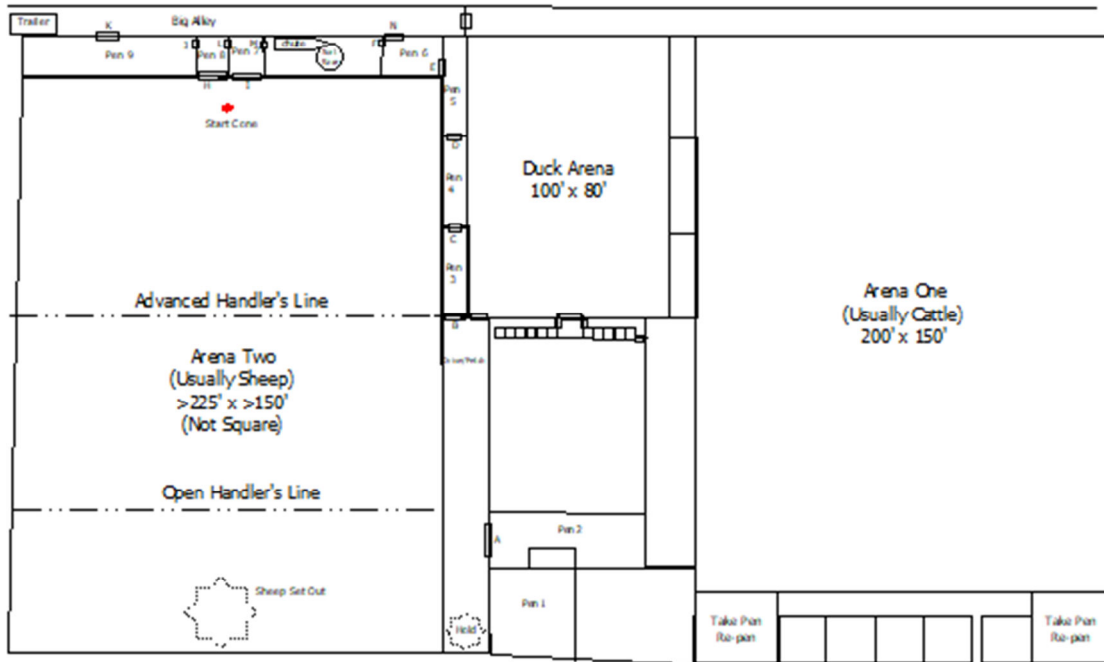

Pen Layout at Miller's Arena

**Gate Sizes**

A—16'

B,C,D,E,N,K—8'

F,G,L,M,J—4'

H & I—12'

Chute—16' x 1.6'

**Pen Dimensions**

Sheep Area - 146' x 230'

Duck Arena - 100' x 80'

Pen 1 -- 24' x 24'

Pen 2 – 20' x 35'

Pen 3 – 8' x 30'

Pen 4 – 8' x 30'

Pen 5 – 8' x 40'

Pen 6 – 16' x 24'

Pen 7 – 12' x 16'

Pen 8 – 12' x 16'

Pen 9 – 16' x 60'